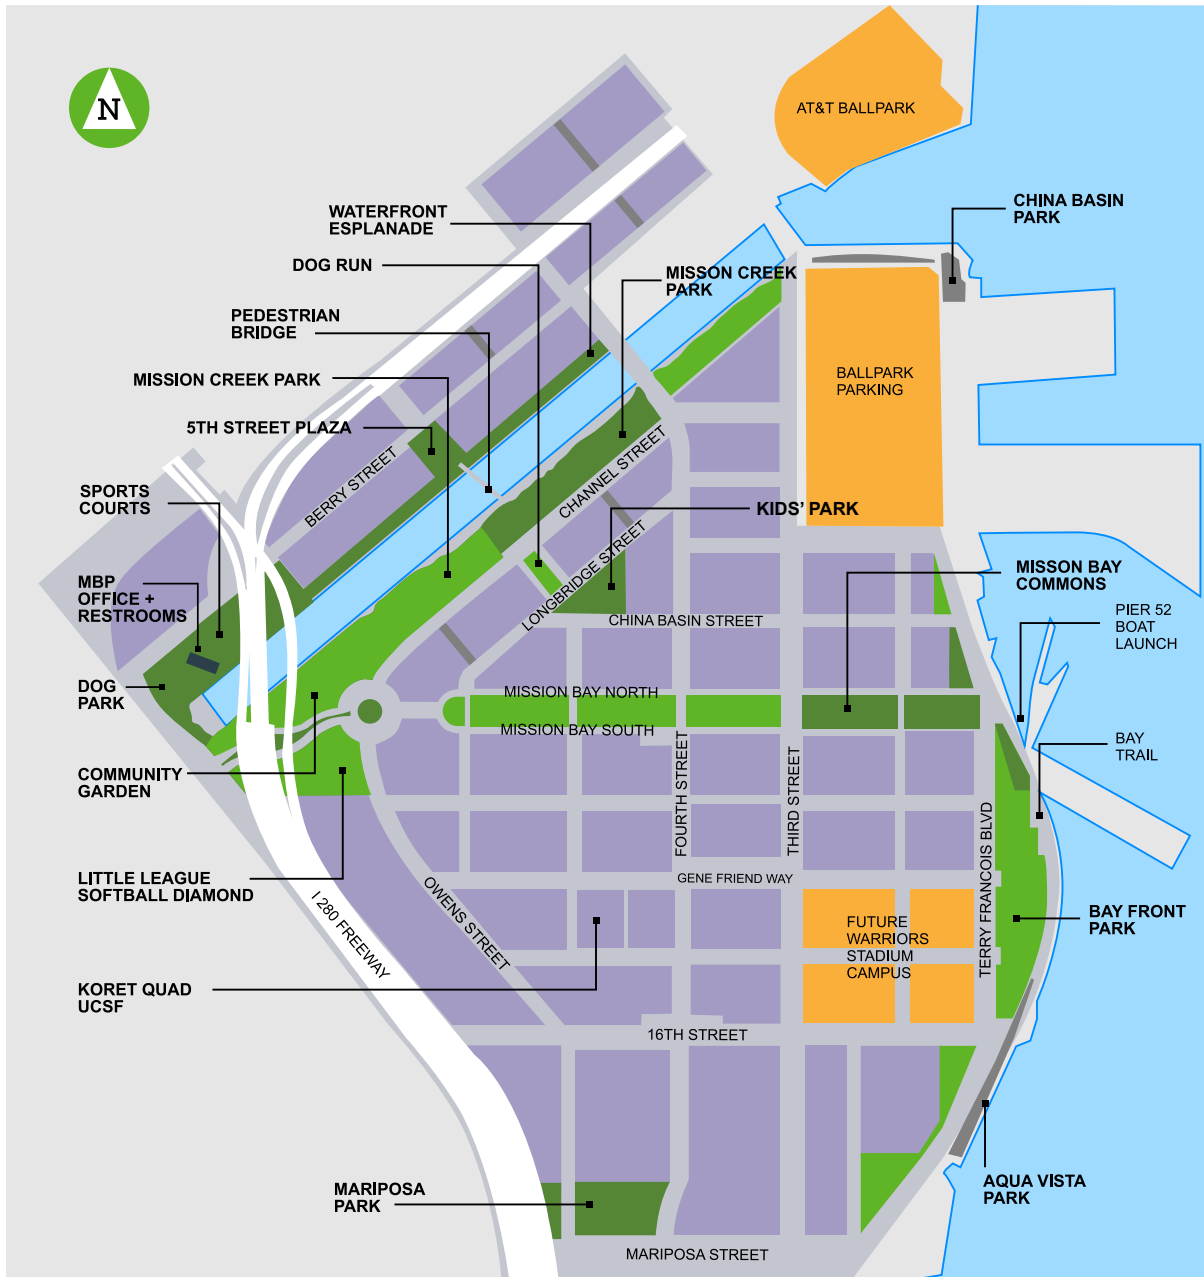

Mission Bay Parks Map

MISSION BAY PARKS

Mission Bay Parks
Administration Office
451 Berry Street
San Francisco CA
94158

Open
Sunrise to 10PM
Every day
Free Public
Admission

To learn more
Call 415.543.9063

Visit MBP online
missionbayparks.com

Map Key

- Mission Bay Parks Perimeter
- Open Mission Bay Parks
- Adjacent Neighborhoods
- MPB Parks in the works
- Mission Creek | San Francisco Bay
- Mission Bay Parks Office | Restrooms
- Residential | Commercial Facilities
- SF Giants | Golden State Warriors Stadiums